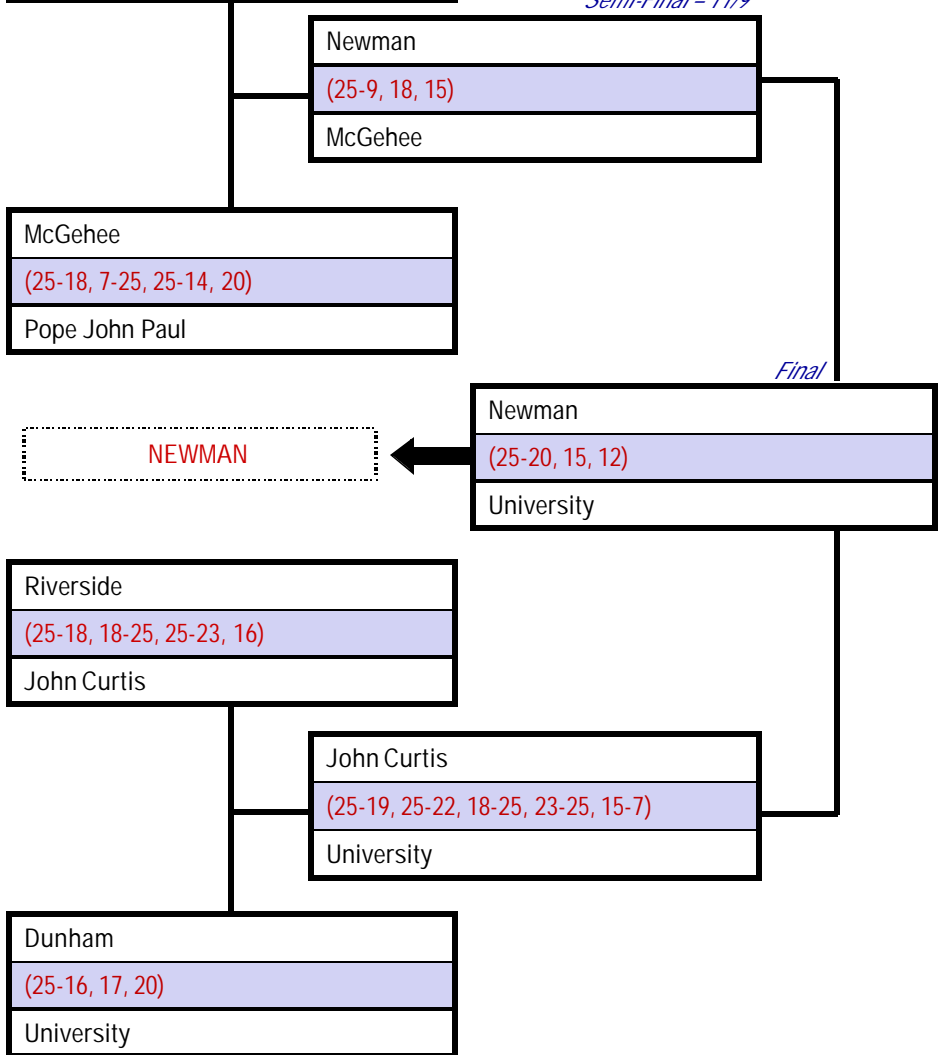

2007 LHSAA VOLLEYBALL STATE TOURNAMENT BRACKETS - [Division IV](#)

State Volleyball Tournament
November 7-10, 2007
Pontchartrain Center, Kenner

*Denotes Home Team

Bi-District - 11/5

1	Newman*
(25-8, 7, 7)	
16	Mansfield
8	Westminster
(23-25, 25-13, 15-25, 25-15, 20-18)	
9	Livonia*
5	McGehee
(25-7, 8, 9)	
12	Loyola*
4	Pope John Paul*
(25-4, 5, 10)	
13	False River
3	Riverside*
(25-10, 13, 12)	
14	St. James
6	John Curtis*
(25-19, 18, 9)	
11	St. Thomas Aquinas
7	Dunham*
(25-18, 11-25, 19, 17)	
10	Episcopal, BR
2	University*
(25-11, 6, 9)	
15	Fisher

Quarterfinal - 11/8

Newman
(25-14, 15, 3)
Westminster

Semi-Final - 11/9

Newman
(25-9, 18, 15)
McGehee

McGehee
(25-18, 7-25, 25-14, 20)
Pope John Paul

Final

Newman
(25-20, 15, 12)
University

NEWMAN

Riverside
(25-18, 18-25, 25-23, 16)
John Curtis

John Curtis
(25-19, 25-22, 18-25, 23-25, 15-7)
University

Dunham
(25-16, 17, 20)
University