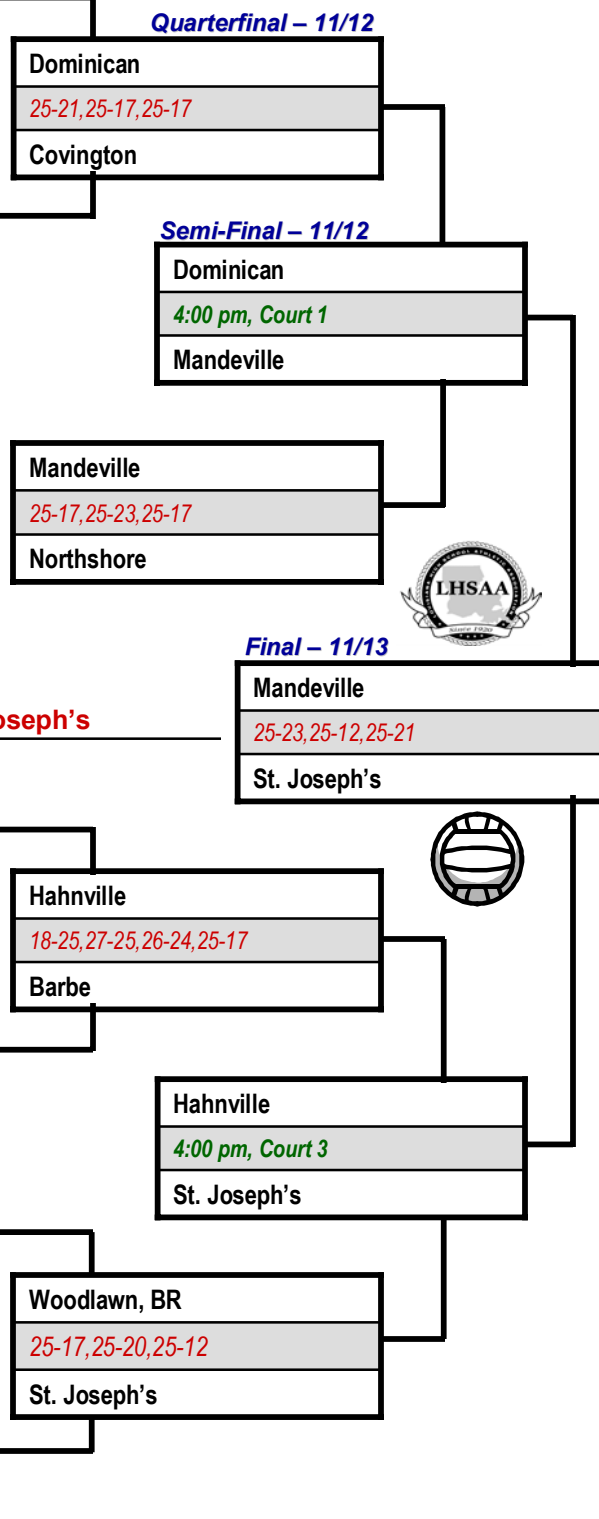

2004 LHSAA VOLLEYBALL STATE TOURNAMENT BRACKETS

Bi-District – 11/8

Division I

Regional – 11/11

State Volleyball Tournament
November 11-13, 2004
Pontchartrain Center, Kenner

1	Dominican*
32	Abramson
16	East Jefferson*
17	Chapelle
9	Terrebonne*
24	Sulphur
8	Covington*
25	Central
5	Mt. Carmel*
28	McMain
12	Mandeville*
21	Acadiana
13	Northshore*
20	H.L. Bourgeois
4	Central Lafourche
29	St. Amant
3	McDonogh #35*
30	W.L. Cohen
14	Hahnville*
19	Lafayette
11	Denham Springs*
22	Barbe
6	F.A. Douglass*
27	Baton Rouge
7	Woodlawn, BR*
26	Warren Easton
10	East St. John*
23	L.W. Higgins
15	Comeaux*
18	New Iberia
2	St. Joseph's*
31	West Jefferson

Dominican
<i>25-10, 25-16, 25-15</i>
Chapelle*
Terrebonne
<i>25-19, 25-13, 25-21</i>
Covington*
Mt. Carmel
<i>25-23, 27-25, 25-21</i>
Mandeville*
Northshore
<i>25-16, 25-23, 25-20</i>
Central Lafourche*
McDonogh #35
<i>25-9, 25-15, 23-25, 25-21</i>
Hahnville*
Barbe
<i>25-8, 25-21, 25-8</i>
Baton Rouge*
Woodlawn, BR
<i>25-22, 25-22, 25-20</i>
East St. John*
Comeaux
<i>25-12, 25-17, 25-5</i>
St. Joseph's*

8	Cabrini*
9	Redemptorist

5	Dutchtown*
12	St. Martinville

4	Sam Houston*
13	LaGrange

3	Assumption*
14	Salmen

6	Breaux Bridge*
11	Baker

7	St. Thomas More*
10	Bishop Sullivan

2	Sacred Heart, NO*
15	Belaire

Quarterfinal – 11/11